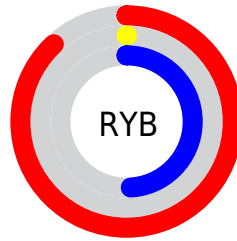

- Red (88%)
- Yellow (0%)
- Blue (49%)