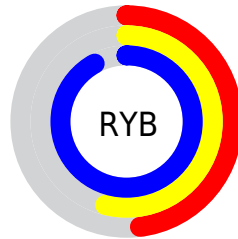

Details

The XYZ color **32.5463, 29.1855, 82.5152** is a light color, and the websafe version is hex **6699FF**. A complement of this color would be **62.3311, 68.1811, 28.2891**, and the grayscale version is **27.1751, 28.5904, 31.1349**.

A 20% lighter version of the original color is **55.9322, 55.3873, 102.3506**, and **13.9277, 11.7936, 44.1902** is the 20% darker color. If you saturate the color by 10%, you get **26.9797, 22.4081, 81.5010**, and if you desaturate by 10%, it is **39.4284, 37.3971, 83.7381**.

Distribution

Red (48%)

Green (55%)

Blue (92%)

Red (48%)

Yellow (54%)

Blue (92%)

Cyan (48%)