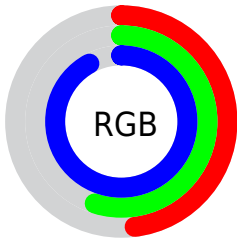

Distribution

Red (48%)

Green (55%)

Blue (92%)