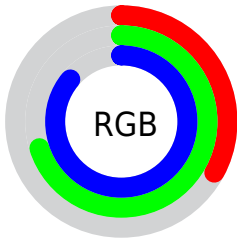

Distribution

- Red (33%)
- Green (70%)
- Blue (86%)