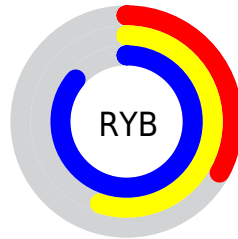

- Red (33%)
- Yellow (55%)
- Blue (86%)