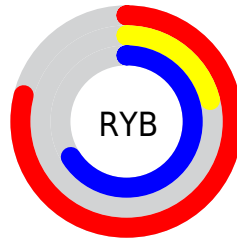

Details

The XYZ color **32.4744, 17.8830, 38.7860** is a dark color, and the websafe version is hex **CC3399**. The color can be described as middle muted rose. A complement of this color would be **24.1292, 43.2462, 16.0943**, and the grayscale version is **15.0066, 15.7881, 17.1932**.

A 20% lighter version of the original color is **60.5766, 38.6223, 74.0742**, and **14.4801, 7.1006, 17.1304** is the 20% darker color. If you saturate the color by 10%, you get **31.3116, 16.2183, 36.3601**, and if you desaturate by 10%, it is **34.0393, 20.3280, 41.4182**.

Distribution

Red (79%)

Green (21%)

Blue (66%)

Red (79%)

Yellow (21%)

Blue (66%)

Cyan (0%)