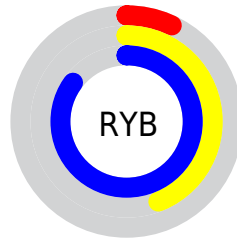

- Red (7%)
- Yellow (44%)
- Blue (85%)