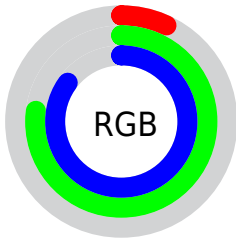

Distribution

- Red (7%)
- Green (77%)
- Blue (85%)