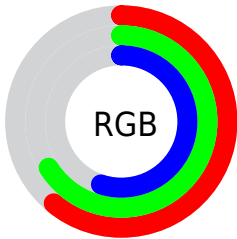

Distribution

Red (61%)

Green (66%)

Blue (55%)