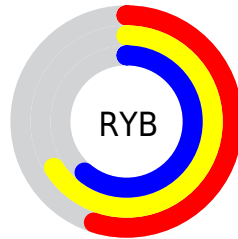

# Details

The XYZ color **32.5133, 37.2676, 30.6790** is a light color, and the websafe version is hex **999966**. A complement of this color would be **30.2053, 28.8838, 41.5212**, and the grayscale version is **34.2126, 35.9943, 39.1978**.

A 20% lighter version of the original color is **63.0843, 70.9531, 62.0002**, and **13.9585, 16.4210, 12.3314** is the 20% darker color. If you saturate the color by 10%, you get **29.7852, 35.9967, 24.4805**, and if you desaturate by 10%, it is **35.5488, 38.6770, 37.8952**.

# Distribution

Red (61%)

Green (66%)

Blue (55%)

Red (55%)

Yellow (66%)

Blue (61%)

Cyan (8%)