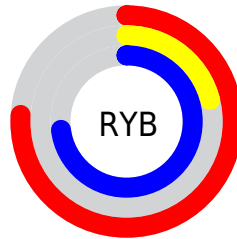

Red (76%)

Yellow (21%)

Blue (73%)