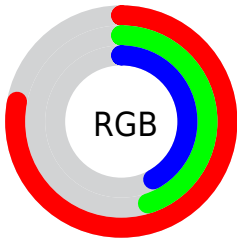

Distribution

- Red (78%)
- Green (45%)
- Blue (42%)