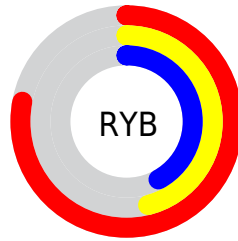

- Red (78%)
- Yellow (46%)
- Blue (42%)