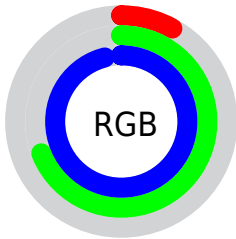

Distribution

- Red (8%)
- Green (69%)
- Blue (96%)