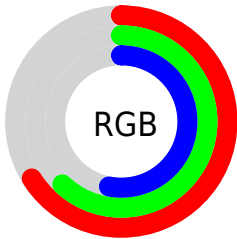

Distribution

Red (66%)

Green (62%)

Blue (53%)