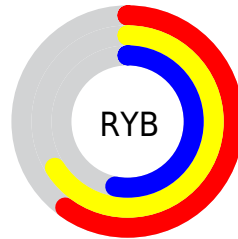

Details

The XYZ color **32.5786, 34.1880, 27.8035** is a light color, and the websafe version is hex **999999**. A complement of this color would be **27.3384, 28.5353, 41.1131**, and the grayscale version is **32.4458, 34.1355, 37.1736**.

A 20% lighter version of the original color is **62.8028, 65.9073, 56.9883**, and **13.9962, 14.6769, 10.6896** is the 20% darker color. If you saturate the color by 10%, you get **30.5626, 31.9017, 21.7491**, and if you desaturate by 10%, it is **34.8265, 36.6388, 34.8569**.

Distribution

Red (66%)

Green (62%)

Blue (53%)

Red (60%)

Yellow (66%)

Blue (53%)

Cyan (0%)