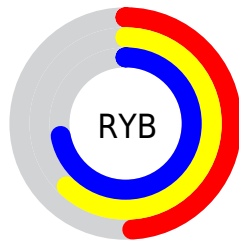

Details

The XYZ color **32.6658, 41.4681, 43.3283** is a light color, and the websafe version is hex **99CCCC**. A complement of this color would be **31.9099, 26.7817, 28.6884**, and the grayscale version is **35.5449, 37.3960, 40.7243**.

A 20% lighter version of the original color is **63.0698, 77.2316, 81.3951**, and **14.0163, 18.9100, 19.4343** is the 20% darker color. If you saturate the color by 10%, you get **29.7687, 40.0284, 40.8128**, and if you desaturate by 10%, it is **36.0807, 43.1749, 45.9630**.

Distribution

Red (49%)

Green (72%)

Blue (66%)

Red (49%)

Yellow (62%)

Blue (72%)

Cyan (32%)