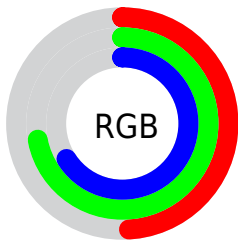

Distribution

Red (49%)

Green (72%)

Blue (66%)