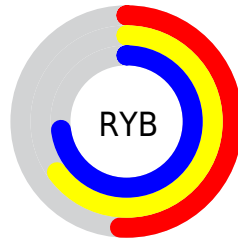

- Red (51%)
- Yellow (65%)
- Blue (73%)