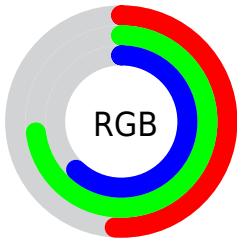

Distribution

- Red (51%)
- Green (73%)
- Blue (62%)