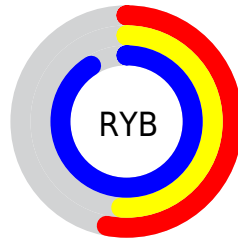

Details

The XYZ color **32.5398, 26.9424, 79.8293** is a light color, and the websafe version is hex **9999FF**. A complement of this color would be **64.5644, 75.6561, 32.3201**, and the grayscale version is **25.9976, 27.3515, 29.7857**.

A 20% lighter version of the original color is **56.7217, 52.2934, 101.7118**, and **14.0034, 10.6817, 42.3980** is the 20% darker color. If you saturate the color by 10%, you get **26.6053, 19.8073, 78.7654**, and if you desaturate by 10%, it is **39.9076, 35.8498, 81.1608**.

Distribution

Red (53%)

Green (51%)

Blue (91%)

Red (53%)

Yellow (51%)

Blue (91%)

Cyan (42%)