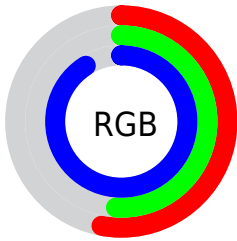

Distribution

Red (53%)

Green (51%)

Blue (91%)