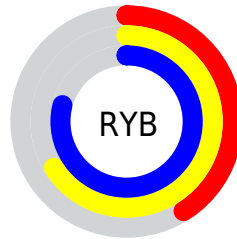

- Red (41%)
- Yellow (66%)
- Blue (79%)