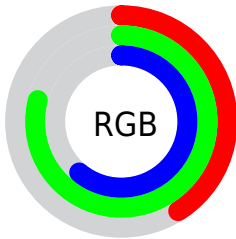

Distribution

- Red (41%)
- Green (79%)
- Blue (61%)