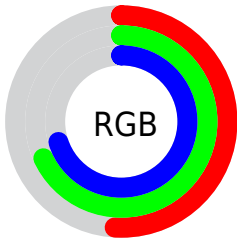

Distribution

- Red (51%)
- Green (68%)
- Blue (70%)