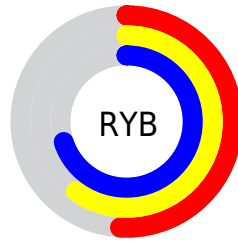

- Red (51%)
- Yellow (60%)
- Blue (70%)