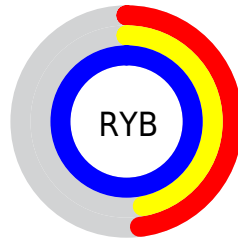

- Red (48%)
- Yellow (47%)
- Blue (100%)