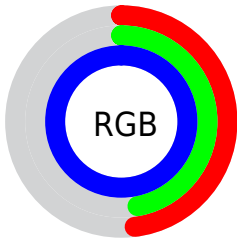

Distribution

- Red (48%)
- Green (47%)
- Blue (100%)