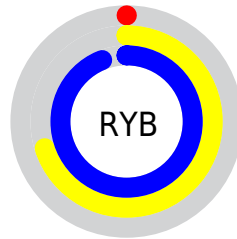

- Red (0%)
- Yellow (70%)
- Blue (94%)