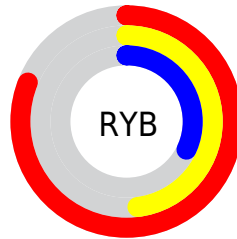

- Red (81%)
- Yellow (48%)
- Blue (32%)