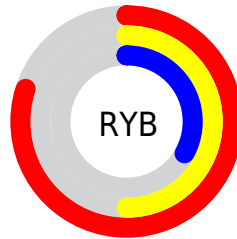

- Red (80%)
- Yellow (50%)
- Blue (33%)