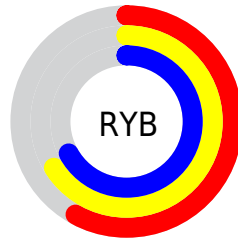

- Red (58%)
- Yellow (66%)
- Blue (67%)