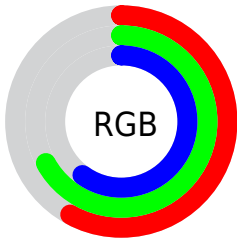

Distribution

- Red (58%)
- Green (67%)
- Blue (60%)