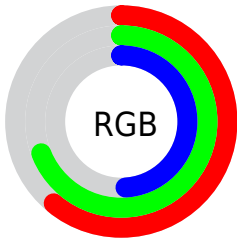

Distribution

Red (61%)

Green (69%)

Blue (49%)