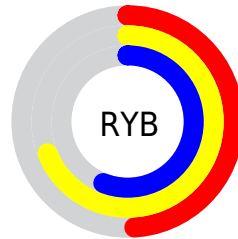

## Conversions Part 2

Format	Color
<a href="#">RYB</a>	<a href="#">124, 176, 144</a>
Decimal	<a href="#">10268796</a>
CIELab	<a href="#">69.16, -16.12, 24.41</a>
CIELCh	<a href="#">69, 29.250, 123.437</a>
Yxy	<a href="#">39.5738, 0.3374, 0.4062</a>
Android (android.graphics.Color)	<a href="#">4288458876</a> ( <a href="#">0xFF9CB07C</a> )
YUV	<a href="#">164.0920, -19.7654, -7.0967</a>
Hunter-Lab	<a href="#">62.9077, -16.8097, 20.4969</a>

# Details

The XYZ color **32.8737, 39.5738, 24.9747** is a light color, and the websafe version is hex **999966**. A complement of this color would be **26.5474, 23.4803, 44.2094**, and the grayscale version is **35.4208, 37.2654, 40.5821**.

A 20% lighter version of the original color is **63.6564, 74.7364, 52.6655**, and **14.0619, 17.6170, 9.3159** is the 20% darker color. If you saturate the color by 10%, you get **30.5850, 38.5125, 19.5670**, and if you desaturate by 10%, it is **35.4362, 40.7557, 31.4338**.

# Distribution

Red (61%)

Green (69%)

Blue (49%)

Red (49%)

Yellow (69%)

Blue (56%)

Cyan (11%)