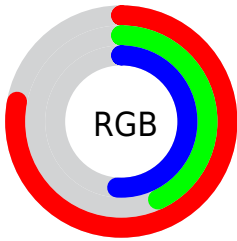

Distribution

- Red (78%)
- Green (43%)
- Blue (51%)