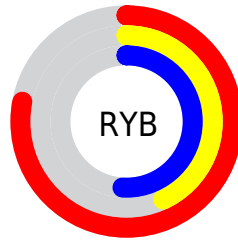

- Red (78%)
- Yellow (43%)
- Blue (51%)