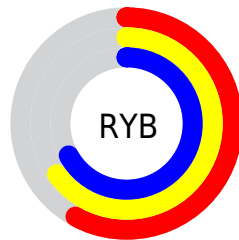

Details

The XYZ color **32.7764, 37.8220, 37.0254** is a light color, and the websafe version is hex **999999**. A complement of this color would be **33.9967, 32.4830, 39.1300**, and the grayscale version is **34.5546, 36.3541, 39.5896**.

A 20% lighter version of the original color is **63.1863, 71.6024, 71.4631**, and **14.0764, 16.7550, 15.8567** is the 20% darker color. If you saturate the color by 10%, you get **29.0075, 35.9843, 32.1436**, and if you desaturate by 10%, it is **37.0911, 39.9332, 42.3870**.

Distribution

Red (58%)

Green (67%)

Blue (61%)

Red (58%)

Yellow (65%)

Blue (67%)

Cyan (13%)