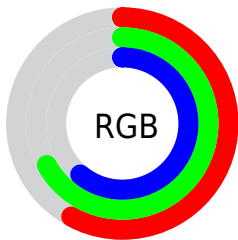

Distribution

Red (58%)

Green (67%)

Blue (61%)