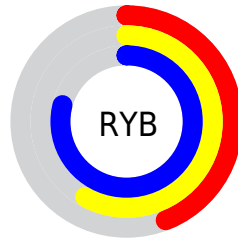

- Red (44%)
- Yellow (58%)
- Blue (79%)