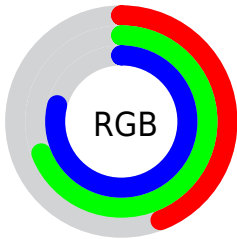

Distribution

- Red (44%)
- Green (69%)
- Blue (79%)