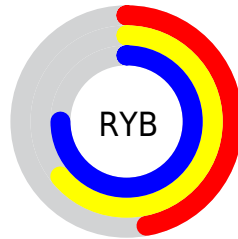

- Red (47%)
- Yellow (64%)
- Blue (75%)