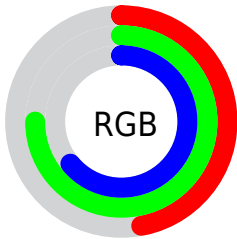

Distribution

- Red (47%)
- Green (75%)
- Blue (64%)