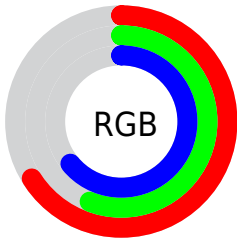

Distribution

Red (66%)

Green (56%)

Blue (64%)