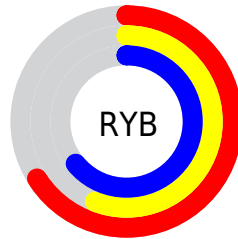

Details

The XYZ color **32.7955, 30.7243, 38.8522** is a light color, and the websafe version is hex **999999**. A complement of this color would be **30.9417, 36.3863, 33.8279**, and the grayscale version is **30.2791, 31.8560, 34.6911**.

A 20% lighter version of the original color is **63.3616, 60.8418, 74.7338**, and **14.1197, 12.7583, 16.7573** is the 20% darker color. If you saturate the color by 10%, you get **30.1033, 25.8901, 36.2573**, and if you desaturate by 10%, it is **35.8825, 36.3299, 41.6326**.

Distribution

Red (66%)

Green (56%)

Blue (64%)

Red (66%)

Yellow (56%)

Blue (64%)

Cyan (0%)