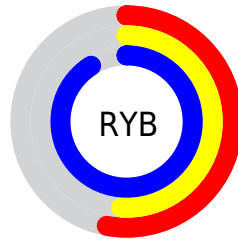

- Red (53%)
- Yellow (51%)
- Blue (91%)