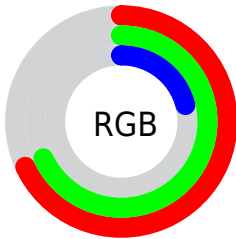

Distribution

- Red (68%)
- Green (68%)
- Blue (21%)