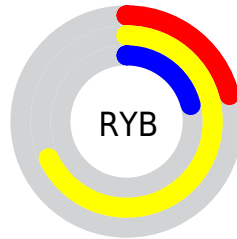

- Red (21%)
- Yellow (68%)
- Blue (21%)