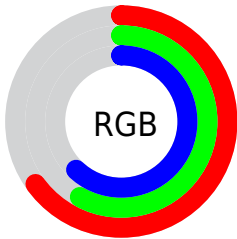

Distribution

- Red (65%)
- Green (58%)
- Blue (62%)