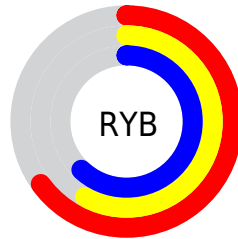

- Red (65%)
- Yellow (58%)
- Blue (62%)