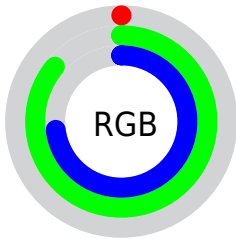

Distribution

- Red (0%)
- Green (86%)
- Blue (73%)