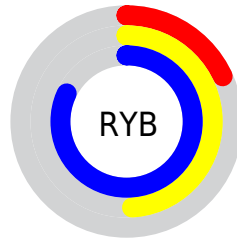

- Red (18%)
- Yellow (49%)
- Blue (82%)