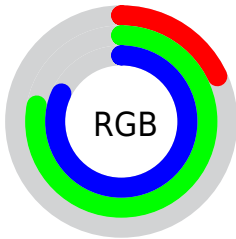

Distribution

- Red (18%)
- Green (78%)
- Blue (82%)