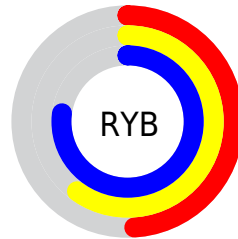

- Red (49%)
- Yellow (60%)
- Blue (77%)