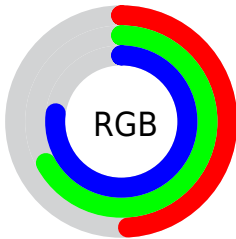

Distribution

- Red (49%)
- Green (67%)
- Blue (77%)