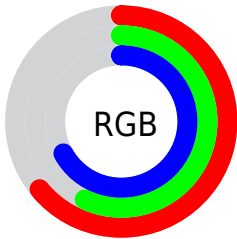

Distribution

- Red (64%)
- Green (57%)
- Blue (67%)