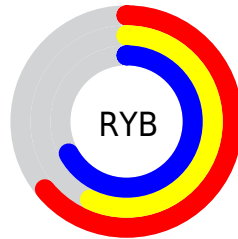

- Red (64%)
- Yellow (57%)
- Blue (67%)