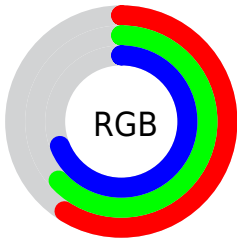

Distribution

- Red (59%)
- Green (63%)
- Blue (69%)