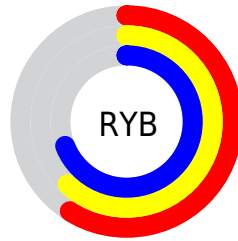

- Red (59%)
- Yellow (62%)
- Blue (69%)