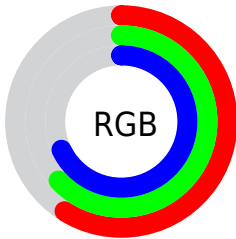

Distribution

- Red (59%)
- Green (63%)
- Blue (68%)