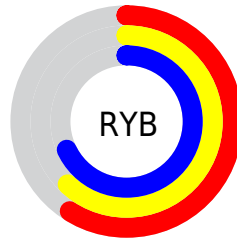

- Red (59%)
- Yellow (62%)
- Blue (68%)