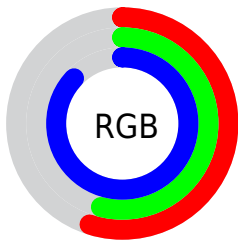

Distribution

Red (55%)

Green (54%)

Blue (87%)