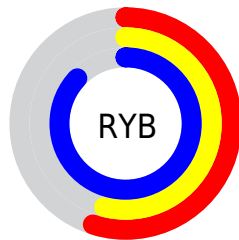

Red (55%)

Yellow (54%)

Blue (87%)