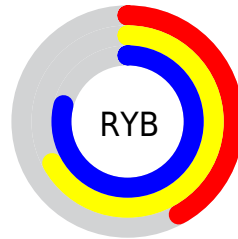

# Details

The XYZ color **32.9808, 47.6718, 38.4737** is a light color, and the websafe version is hex **66CC99**. A complement of this color would be **35.2625, 25.1657, 33.1377**, and the grayscale version is **37.2352, 39.1743, 42.6608**.

A 20% lighter version of the original color is **62.2931, 83.8545, 73.8751**, and **14.1513, 22.4953, 16.6929** is the 20% darker color. If you saturate the color by 10%, you get **30.0604, 46.2596, 34.1780**, and if you desaturate by 10%, it is **36.5372, 49.4065, 43.1564**.

# Distribution

Red (42%)

Green (79%)

Blue (61%)

Red (42%)

Yellow (67%)

Blue (79%)

Cyan (48%)