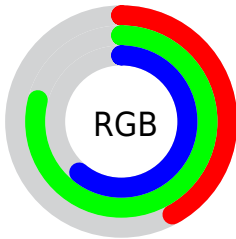

Distribution

Red (42%)

Green (79%)

Blue (61%)