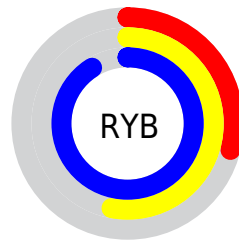

Details

The XYZ color **32.9925, 38.3727, 82.0117** is a light color, and the websafe version is hex **3399CC**. The color can be described as light muted azure. A complement of this color would be **42.6669, 33.8991, 10.9528**, and the grayscale version is **29.7862, 31.3374, 34.1264**.

A 20% lighter version of the original color is **57.5541, 70.4222, 105.1672**, and **15.0441, 17.5499, 43.6689** is the 20% darker color. If you saturate the color by 10%, you get **29.9243, 34.4557, 81.4181**, and if you desaturate by 10%, it is **36.8236, 42.8311, 82.6711**.

Distribution

Red (29%)

Green (69%)

Blue (91%)

Red (29%)

Yellow (53%)

Blue (91%)

Cyan (68%)