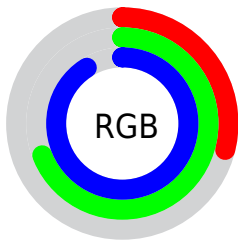

Distribution

Red (29%)

Green (69%)

Blue (91%)