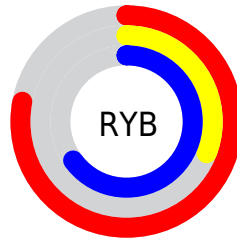

- Red (78%)
- Yellow (31%)
- Blue (65%)