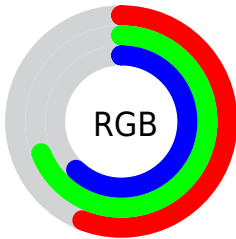

Distribution

Red (56%)

Green (69%)

Blue (62%)