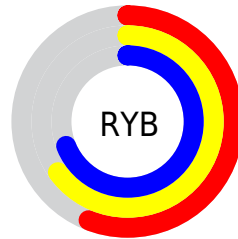

Details

The XYZ color **33.0031, 39.0579, 38.1472** is a light color, and the websafe version is hex **669999**. A complement of this color would be **34.0868, 31.6346, 38.0294**, and the grayscale version is **35.2066, 37.0401, 40.3367**.

A 20% lighter version of the original color is **63.8749, 73.9617, 73.8603**, and **14.1276, 17.3078, 16.5060** is the 20% darker color. If you saturate the color by 10%, you get **29.3863, 37.2862, 33.8329**, and if you desaturate by 10%, it is **37.1605, 41.1030, 42.8253**.

Distribution

Red (56%)

Green (69%)

Blue (62%)

Red (56%)

Yellow (65%)

Blue (69%)

Cyan (18%)

Magenta (0%)

Yellow (10%)

Black (31%)

Cyan (44%)

Magenta (31%)

Yellow (38%)

Brightness & Saturation Gradients

These gradients show how the XYZ color 33.0031, 39.0579, 38.1472 changes by changing the brightness by 10 percent. The first figure shows a shift by +10% for each color and the second figure -10%.