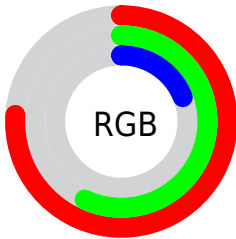

Distribution

- Red (76%)
- Green (57%)
- Blue (19%)