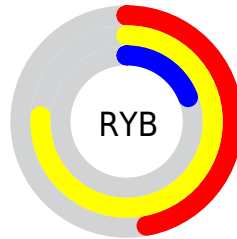

- Red (47%)
- Yellow (76%)
- Blue (19%)