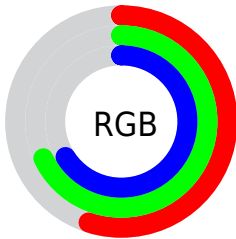

Distribution

- Red (55%)
- Green (68%)
- Blue (66%)