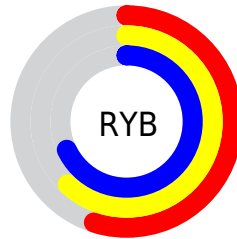

- Red (55%)
- Yellow (62%)
- Blue (68%)