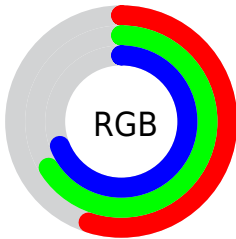

Distribution

Red (55%)

Green (66%)

Blue (69%)