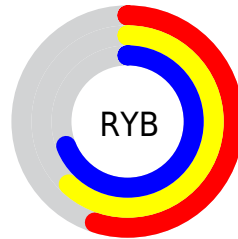

Details

The XYZ color **33.1083, 37.2130, 47.0328** is a light color, and the websafe version is hex **999999**. A complement of this color would be **33.6870, 32.7651, 29.7489**, and the grayscale version is **34.1005, 35.8764, 39.0694**.

A 20% lighter version of the original color is **63.8693, 70.7966, 87.3896**, and **14.2158, 16.3515, 21.4757** is the 20% darker color. If you saturate the color by 10%, you get **29.6156, 34.3436, 46.6636**, and if you desaturate by 10%, it is **37.1063, 40.3774, 47.4335**.

Distribution

Red (55%)

Green (66%)

Blue (69%)

Red (55%)

Yellow (62%)

Blue (69%)

Cyan (20%)