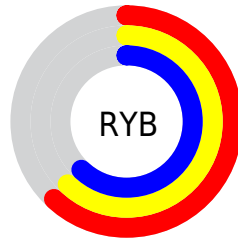

Details

The XYZ color **32.9542, 34.6704, 37.7561** is a light color, and the websafe version is hex **999999**. A complement of this color would be **32.9555, 34.6713, 37.7578**, and the grayscale version is **32.9555, 34.6717, 37.7575**.

A 20% lighter version of the original color is **63.9157, 67.2443, 73.2291**, and **14.2537, 14.9960, 16.3306** is the 20% darker color. If you saturate the color by 10%, you get **28.8232, 32.6779, 31.4110**, and if you desaturate by 10%, it is **37.6387, 36.9333, 44.8898**.

Distribution

Red (62%)

Green (62%)

Blue (62%)

Red (62%)

Yellow (62%)

Blue (62%)

Cyan (0%)