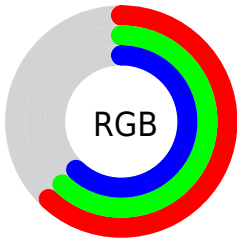

Distribution

Red (62%)

Green (62%)

Blue (62%)