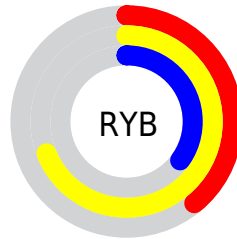

Red (39%)

Yellow (69%)

Blue (35%)