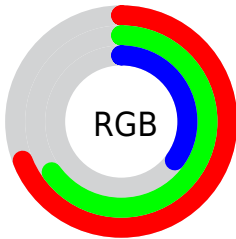

Distribution

Red (69%)

Green (65%)

Blue (35%)