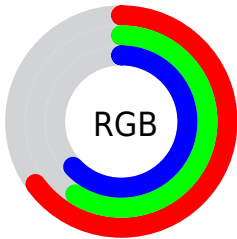

Distribution

- Red (65%)
- Green (59%)
- Blue (63%)