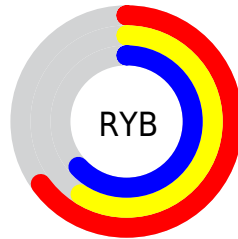

- Red (65%)
- Yellow (59%)
- Blue (63%)