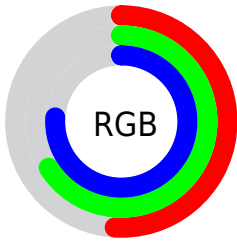

Distribution

- Red (51%)
- Green (66%)
- Blue (76%)