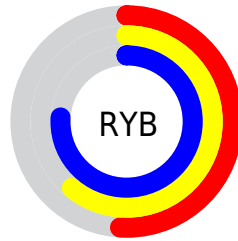

- Red (51%)
- Yellow (61%)
- Blue (76%)