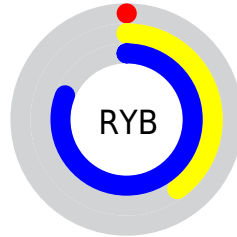

- Red (0%)
- Yellow (40%)
- Blue (81%)