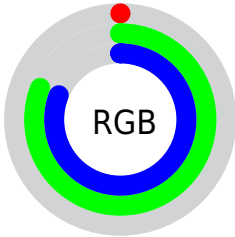

Distribution

- Red (0%)
- Green (81%)
- Blue (81%)