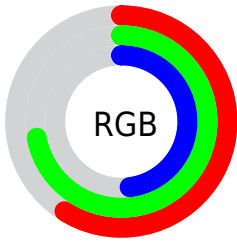

Distribution

- Red (59%)
- Green (72%)
- Blue (48%)