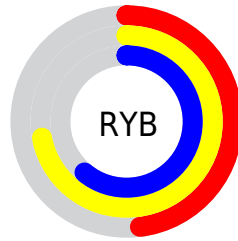

- Red (48%)
- Yellow (72%)
- Blue (61%)