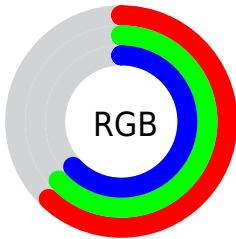

Distribution

Red (62%)

Green (63%)

Blue (63%)