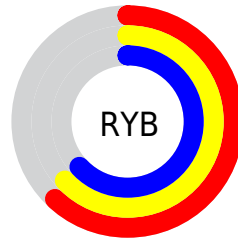

Details

The XYZ color **33.3019, 35.0857, 38.7352** is a light color, and the websafe version is hex **999999**. A complement of this color would be **33.5269, 35.2216, 37.8329**, and the grayscale version is **33.3269, 35.0625, 38.1831**.

A 20% lighter version of the original color is **64.4267, 67.8549, 74.6674**, and **14.4675, 15.2512, 16.9331** is the 20% darker color. If you saturate the color by 10%, you get **28.9677, 30.8521, 38.1470**, and if you desaturate by 10%, it is **38.1439, 39.7166, 39.3744**.

Distribution

Red (62%)

Green (63%)

Blue (63%)

Red (62%)

Yellow (63%)

Blue (63%)

Cyan (1%)

Magenta (1%)

Yellow (0%)

Black (37%)

Cyan (38%)

Magenta (37%)

Yellow (37%)

Brightness & Saturation Gradients

These gradients show how the XYZ color 33.3019, 35.0857, 38.7352 changes by changing the brightness by 10 percent. The first figure shows a shift by +10% for each color and the second figure -10%.